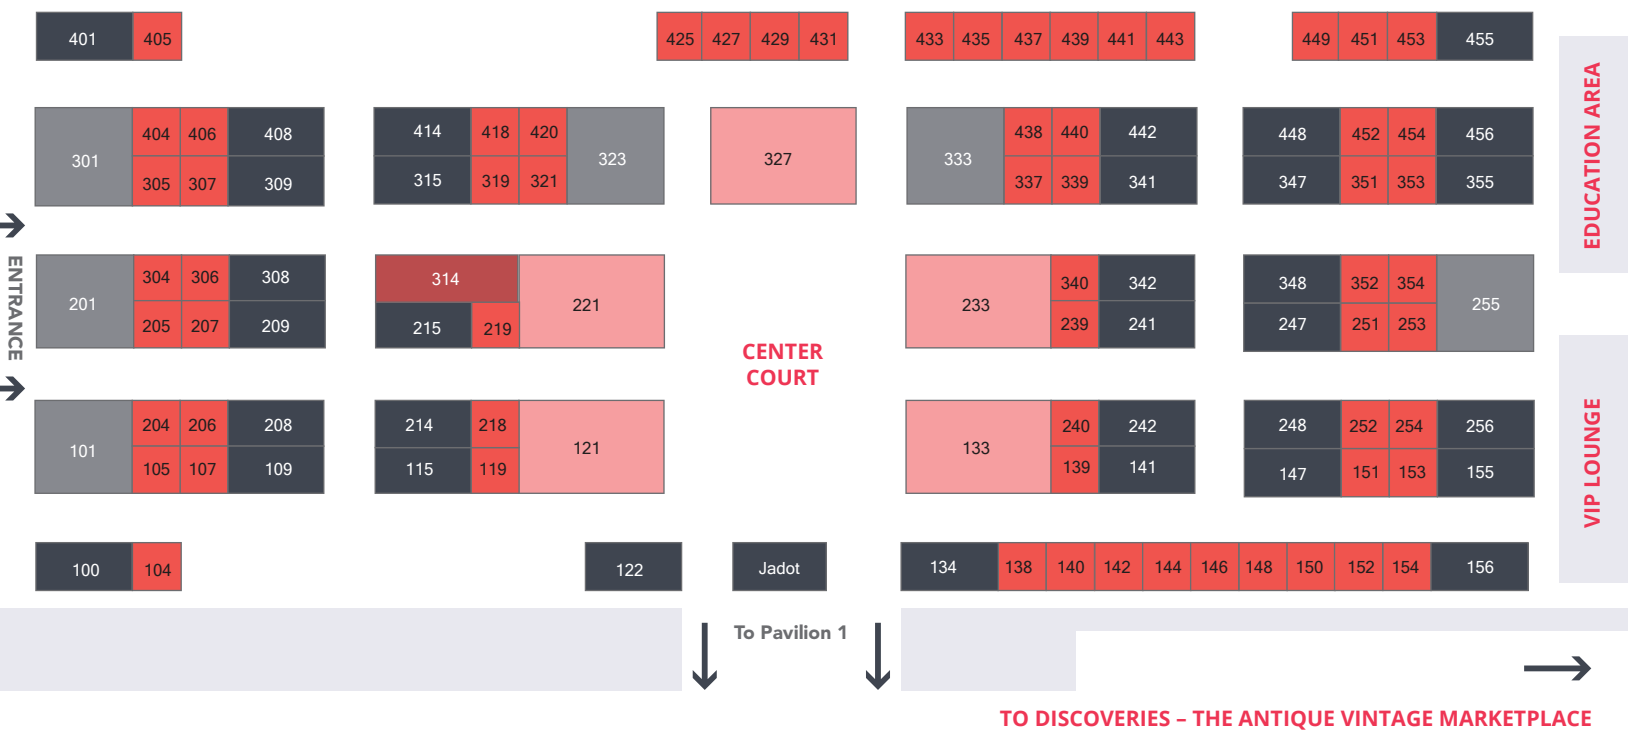

← TO BUILDINGS A, B, AND C

BOOTH SIZE	SQ. FT.	PRICE
● 10' X 10'	100	$4,995
○ 10' X 20'	200	$9,495
● 20' X 20'	400	$17,995
● 20' X 30'	600	$23,995
● Custom size—inquire about pricing.		

CORNER FEES

Corner booths 8 feet or larger	$750

LOCATION
Las Vegas Market - Pavilion 2
475 S Grand Central Pkwy #1615
Las Vegas, NV 89106

Please note: Booth prices shown reflect a 3% cash/check/wire discount. Discount does not apply if choosing to pay through credit card and/or PayPal.